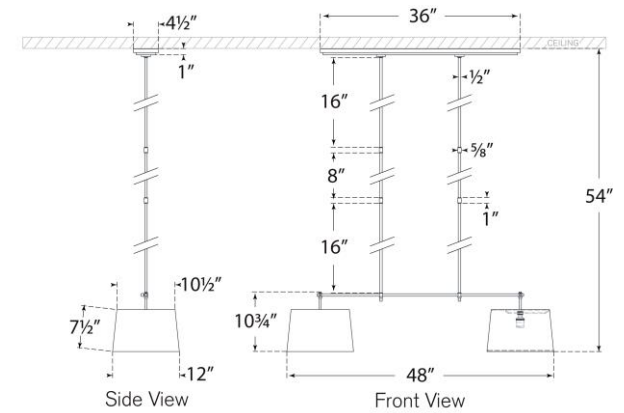

TEAR SHEET

Bryant Medium Billiard

Item # TOB 5047BZ-L

Designer: Thomas O'Brien

O/A Height: 54"

Fixture Height: 10.75"

Min. Custom Height: 17.25"

Width: 12" x 48"

Canopy: 4.5" x 36" Rectangle

Finishes: AN, BZ, BZ/HAB, HAB, PN

Shade Treatments: L

Shade Details: 10.5" x 12" x 7.5"

Socket: 2 - E26 Keyless

Wattage: 2 - 15 LED A19

Weight: 15 Pounds

Bottom View