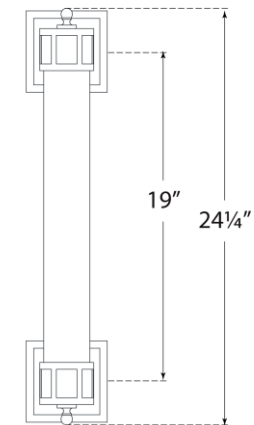

## Openwork Long Sconce

Item # SS 2014BZ-FG

Designer: Visual Comfort

Height: 24"

Width: 4.75"

Extension: 5.25"

Backplate: 4.75" Square

Finishes: BZ, HAB, PN

Glass Options: FG

Socket: 2 - E26 Keyless

Wattage: 2 - 60 T10

Weight: 7 Pounds

Top View

Side View

Front View