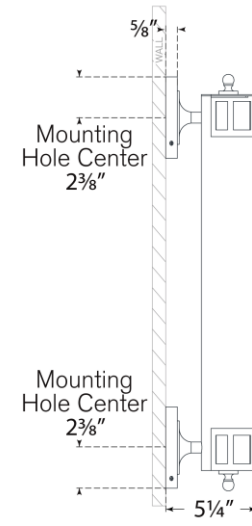

## Openwork Long Sconce

Item # SS 2014BZ-FG

Designer: Visual Comfort

Height: 24"

Width: 4.75"

Extension: 5.25"

Backplate: 4.75" Square

Finishes: BZ, HAB, PN

Glass Options: FG

Socket: 2 - E26 Keyless

Wattage: 2 - 60 T10

Weight: 7 Pounds

Top View

Side View

Front View