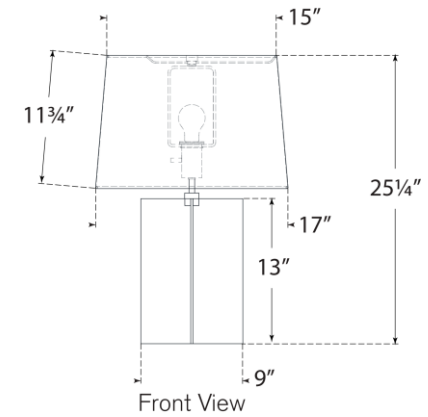

TEAR SHEET

Costes Medium Table Lamp

Item # PCD 3005BZ-L

Designer: Paloma Contreras

Height: 25.25"

Width: 17"

Base: 9" Cross

Finishes: BZ, HAB

Shade Treatments: L

Shade Details: 15" x 17" x 11.75"

Socket: E26 Dimmer

Wattage: 15 LED A

Weight: 15 Pounds

Note: French Wired

Top View