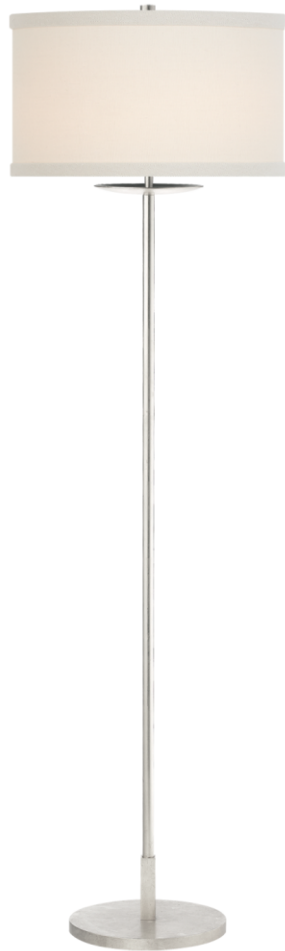

TEAR SHEET

Walker Medium Floor Lamp

Item # KS 1070BSL-L

Designer: kate spade new york

Height: 58"

Width: 17"

Base: 10" Round

Finishes: BSL, G, LC

Shade Treatments: L, L/BL, NL

Shade Details: 17" x 17" x 10"

Socket: E26 Keyless w/ Line Switch

Wattage: 100 A19

Weight: 20 Pounds