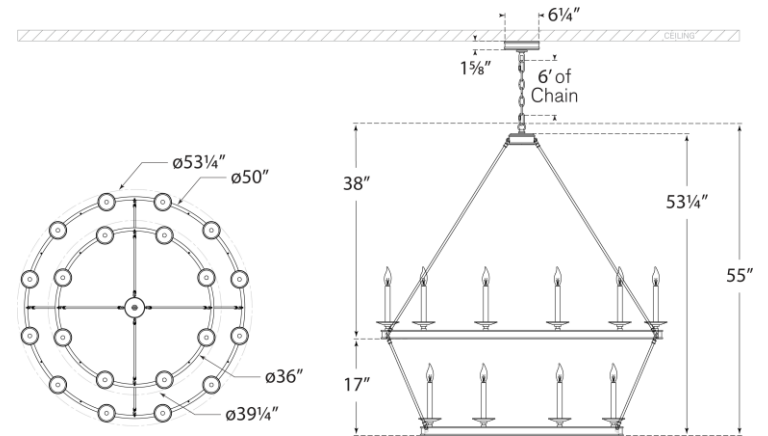

## Launceton Grande Two Tiered Chandelier

Item # CHC 1608BZ

Designer: Chapman & Myers

Height: 55"

Width: 53.25"

Canopy: 6" Round

Finishes: AB, BZ, PN

Socket: 20 - E12 Candelabra

Wattage: 20 - 40 C11

Weight: 55 Pounds

Note: Special Installation Required

Top View

Front View