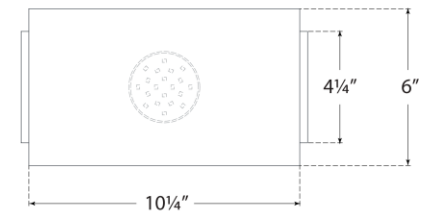

TEAR SHEET

Nella Small Oblong Sconce

Item # ARN 2442HAB/PW

Designer: AERIN

Height: 6"

Width: 11"

Extension: 4.25"

Backplate: 4.25" x 11" Rectangle

Finishes: BLK, HAB/BLK, HAB/PW

Lightsource: Dedicated LED

Wattage: 15w (1300lm)

Weight: 5 Pounds

Top View

Side View

Front View