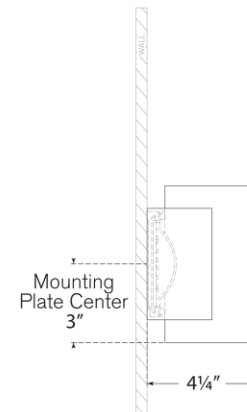

TEAR SHEET

Nella Small Oblong Sconce

Item # ARN 2442HAB/PW

Designer: AERIN

Height: 6"

Width: 11"

Extension: 4.25"

Backplate: 4.25" x 11" Rectangle

Finishes: BLK, HAB/BLK, HAB/PW

Lightsource: Dedicated LED

Wattage: 15w (1300lm)

Weight: 5 Pounds

Top View

Side View

Front View