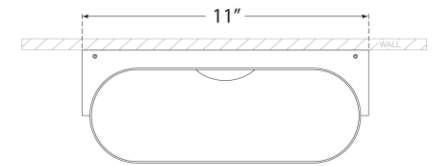

TEAR SHEET

Nella Small Oblong Sconce

Item # ARN 2442HAB/PW

Designer: AERIN

Height: 6"

Width: 11"

Extension: 4.25"

Backplate: 4.25" x 11" Rectangle

Finishes: BLK, HAB/BLK, HAB/PW

Lightsource: Dedicated LED

Wattage: 15w (1300lm)

Weight: 5 Pounds

Top View

Side View

Front View