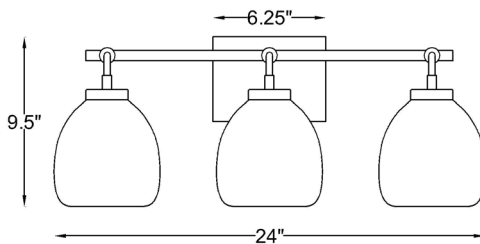

IN40062BK

DAWES 3-LIGHT WALL SCONCE

Front View

Side View

Description:	Dawes 3-light wall sconce
Finish:	Matte black
Dimensions:	24" W x 9.5" H x 8" ext. Height on Center: 2.5"
Bulbs:	3-100w Med.
Certification:	Damp location / UL

Material:	Steel
Shade:	Glass
Glass:	Clear
Back Plate Dimensions:	6.25" x 4.75"
Chain/Wire:	NA
Mounting:	Up or down