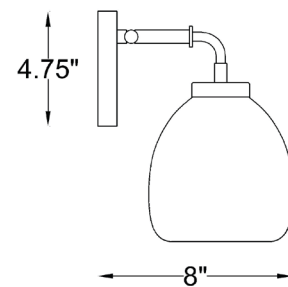

IN40062BK

DAWES 3-LIGHT WALL SCONCE

Front View

Side View

Description:	Dawes 3-light wall sconce
Finish:	Matte black
Dimensions:	24" W x 9.5" H x 8" ext. Height on Center: 2.5"
Bulbs:	3-100w Med.
Certification:	Damp location / UL

Material:	Steel
Shade:	Glass
Glass:	Clear
Back Plate Dimensions:	6.25" x 4.75"
Chain/Wire:	NA
Mounting:	Up or down