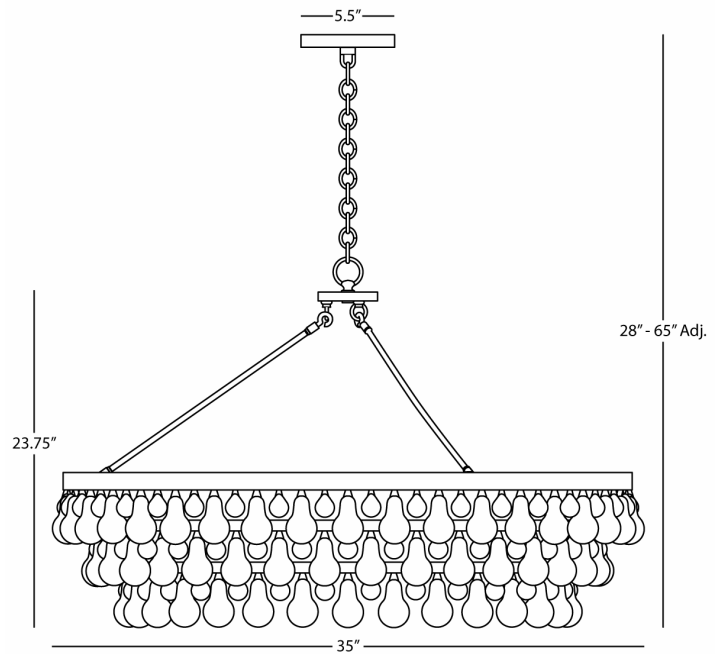

BLING

S1004

Large Chandelier

6 - 100W Max.

Bulb Type: A

Direct Wire

Polished Nickel Finish

Glass Drops

Susp. Hardware: 3 Ft. Chain

FINISH OPTIONS:

1004 - Antique Brass

Z1004 - Deep Patina Bronze

**\*\* Available for Quick SHIP \*\***