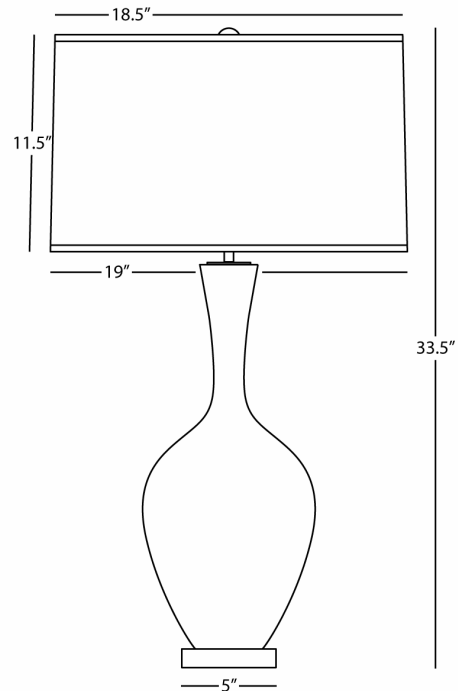

AUDREY

MR980

Table Lamp

1 - 150W Max.

Bulb Type: A

Switch: Hi-Lo Dimming

Marine Blue Glazed Ceramic

Lucite Base

Fondine Fabric Shade

See Audrey/ Delilah Table for Color Options

** Available for Quick SHIP **