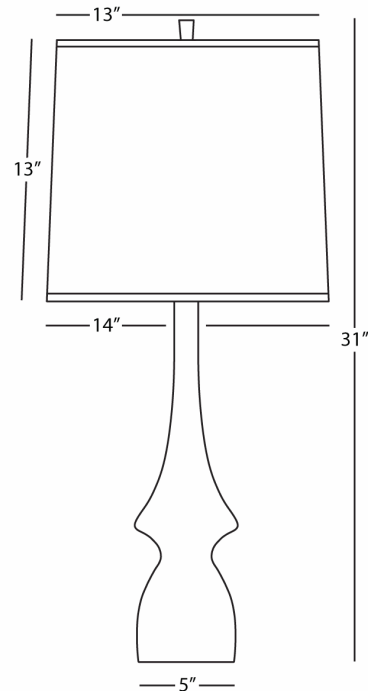

JASMINE

ML210

Table Lamp

1 - 150W Max.

Bulb Type: A

Switch: Hi-Lo Dimming

Melon Glazed Ceramic

Oyster Linen Shade

See Jasmine Table for Color Options

** Available for Quick SHIP **