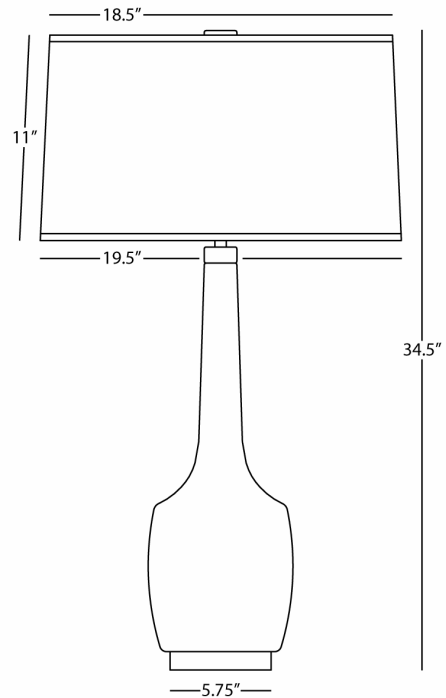

DELILAH

EG701

Table Lamp

1-150W Max.

Bulb Type: A

Switch: Hi-Lo Dimming

Antique Brass Finish

Emerald Green Glazed Ceramic

Oyster Linen Shade w/ Self-Fabric

Top and Bottom Diffuser

See Audrey/ Delilah Table for Color Options

** Available for Quick SHIP **