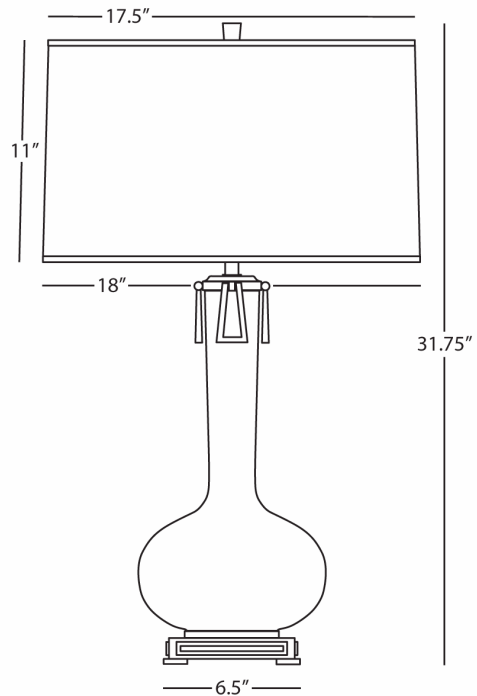

ATHENA

CM992

Table Lamp

1-150W Max.

Bulb Type: A

Switch: Hi-Lo Dimming

Cinnamon Glazed Ceramic

Cast Metal Base and Ring Details

Aged Brass Finish

Open Weave Heather Linen Shade

COLOR OPTIONS:

See Athena Table for Color Options

** Available for Quick SHIP **