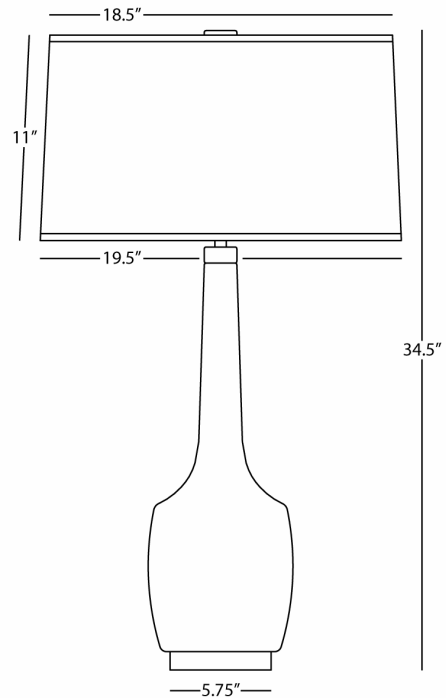

DELILAH

BN701

Table Lamp

1-150W Max.

Bulb Type: A

Switch: Hi-Lo Dimming

Antique Brass Finish

Bone Glazed Ceramic

Oyster Linen Shade w/ Self-Fabric

Top and Bottom Diffuser

See Audrey/ Delilah Table for Color Options

** Available for Quick SHIP **