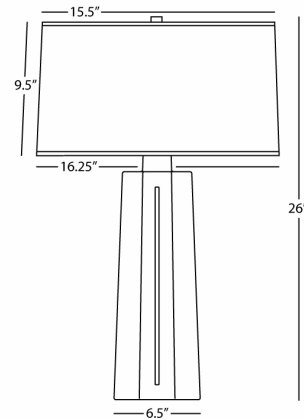

MASON

974

Table Lamp

1-150W Max.

Bulb Type: A

Switch: 3-Way

Cinnamon Glazed Ceramic

Polished Nickel Accents

Oyster Linen Shade

See Delta/ Mason Table for Color Options

** Available for Quick SHIP **