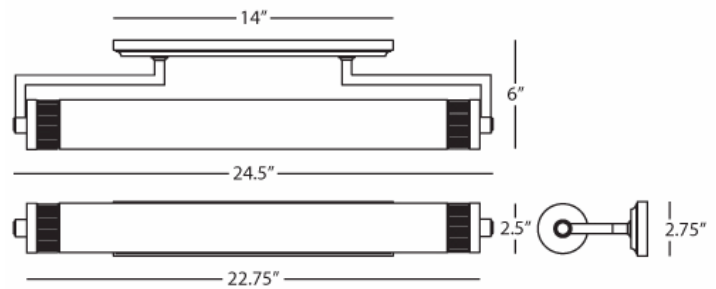

** Available for Quick SHIP **