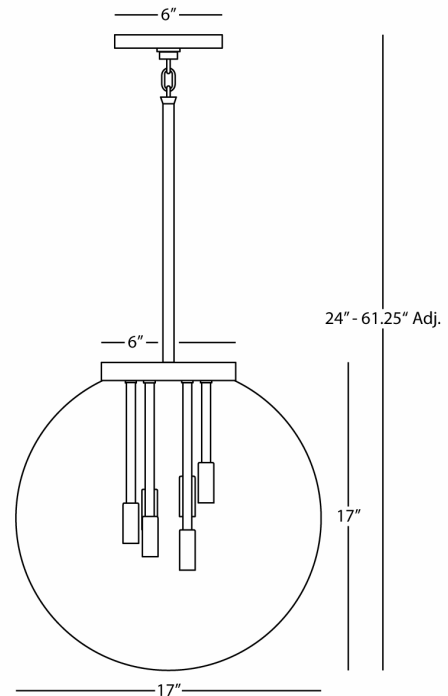

ZOLTAR

2433

Pendant

6-25W Max.

Bulb Type: B, Candelabra Base

Direct Wire

Antique Brass Finish

Clear Glass Shade

Susp. Hardware: 3 pcs. 5/8" X 12"

& 1 pc. 5/8" X 6" Extension Rods

FINISH OPTION:

S2433 - Polished Nickel

**** Available for Quick SHIP ****