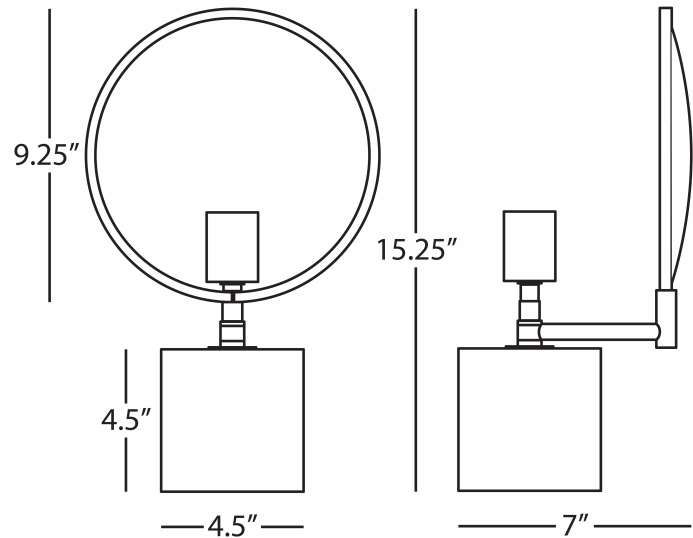

Clear Seeded Glass Lens

Shown with Historical Bulb SOLD SEPARATELY

(Style # HIS01)

FINISH OPTIONS:

1426 - Dark Antique Nickel/Alabaster Stone

1527 - Aged Brass/Travertine Stone

**\*\* Available for Quick SHIP \*\***