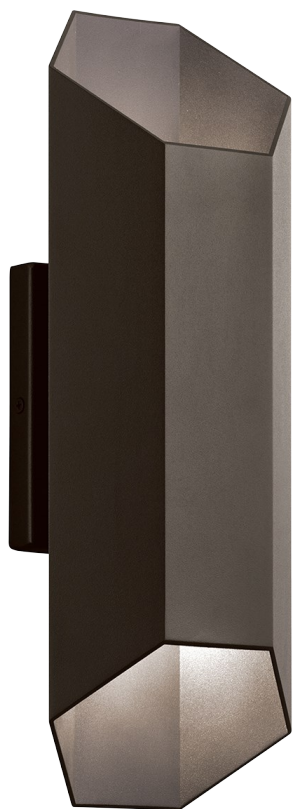

Estella Collection

Estella 2 Light LED Outdoor Wall Light AZT

49608AZTLED (Textured Architectural Bronze)

Project Name: _____
 Location: _____
 Type: _____
 Qty: _____
 Comments: _____

Dimensions

Height	16.50"
Width	6.00"

Ordering Information

Product ID	49608AZTLED
Finish	Textured Architectural Bronze
Collection	Estella Collection

Dimensions

Extension	4.25"
Height from center of Wall opening	8.25"
Base Backplate	4.50 X 5.75
Weight	3.26 LBS

Photometrics

Kelvin Temperature	3000 K
Color Rendering Index	90

Specifications

Material	Aluminum
Diffuser Description	Clear Tempered Glass With Inside Etch

Electrical

Dimmable	Yes
Dimmable Notes	This LED is compatible with most standard incandescent dimmers, LED dimmers, and electronic low voltage dimmers. For more information, go to Kichler.com/dimming .
Voltage	120 V
Input Voltage	Single(120)