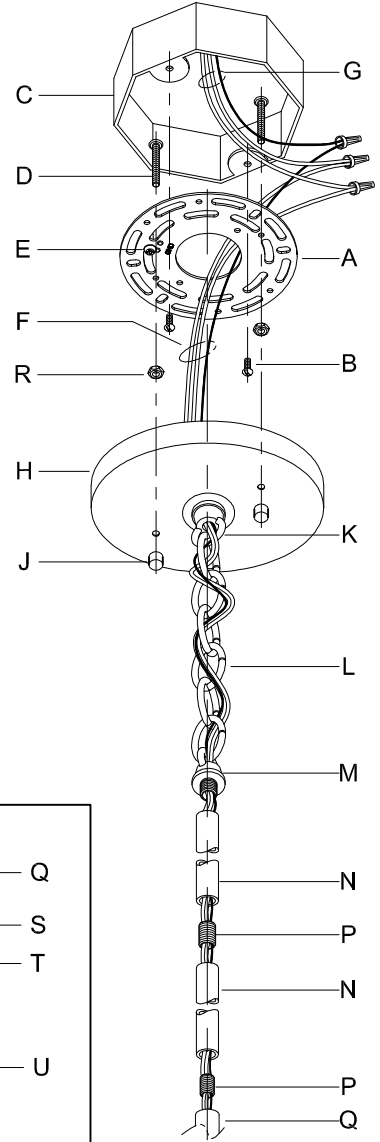

Assembly & Installation Instructions

CAUTION: Read instructions carefully and turn electricity off at main circuit breaker panel before beginning installation.

500055

WARNING - If any Special Control Devices are used with this Fixture, Follow the Instructions Carefully to assure full compliance with N.E.C. requirements. If there are any questions, contact a Qualified Electrical Contractor.

CAUTION - All glass is fragile, use care when handling Glass component(s) and or Lamp(s).

CANOPY MOUNTING & WIRE CONNECTION ASSEMBLY STEPS:

Attach (N), (P) to achieve overall desired length.
 Una (N), (P) para lograr la longitud deseada.
 Joignez (N), (P) pour obtenir la longueur voulue.

1. D,E → A
2. R → D
3. B,A → C
4. F → P,N,M
5. P → Q
6. M → N
7. L → M,K
8. F → L,K,H
9. F → G
10. H,J → D

FIXTURE ASSEMBLY STEPS:

1. V → U
2. U → S
3. W → T

**B, C, G & W
 (NOT FURNISHED)
 (NO INCLUIDA)
 (NON FOURNIE)**