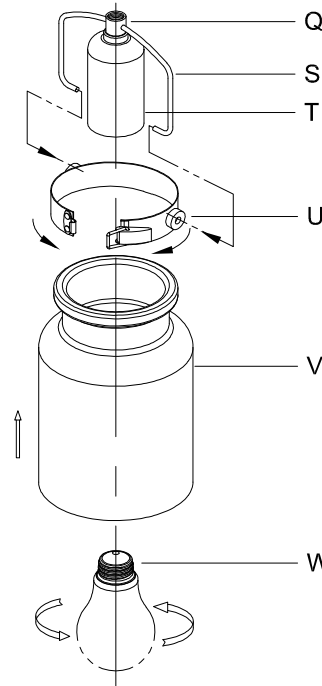

Assembly & Installation Instructions

CAUTION: Read instructions carefully and turn electricity off at main circuit breaker panel before beginning installation.

500055

WARNING - If any Special Control Devices are used with this Fixture, Follow the Instructions Carefully to assure full compliance with N.E.C. requirements. If there are any questions, contact a Qualified Electrical Contractor.

CAUTION - All glass is fragile, use care when handling Glass component(s) and or Lamp(s).

CANOPY MOUNTING & WIRE CONNECTION ASSEMBLY STEPS:

Attach (N), (P) to achieve overall desired length.
 Una (N), (P) para lograr la longitud deseada.
 Joignez (N), (P) pour obtenir la longueur voulue.

1. D,E → A
2. R → D
3. B,A → C
4. F → P,N,M
5. P → Q
6. M → N
7. L → M,K
8. F → L,K,H
9. F → G
10. H,J → D

FIXTURE ASSEMBLY STEPS:

1. V → U
2. U → S
3. W → T

**B, C, G & W
 (NOT FURNISHED)
 (NO INCLUIDA)
 (NON FOURNIE)**