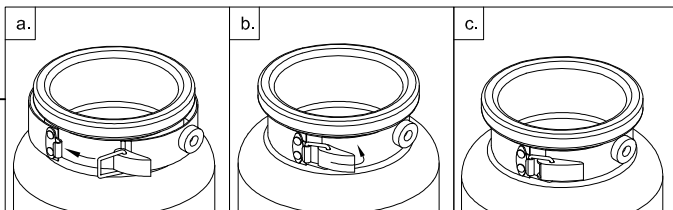

CAUTION - All glass is fragile, use care when handling Glass component(s) and or Lamp(s).

CANOPY MOUNTING & WIRE CONNECTION ASSEMBLY STEPS:

Attach (N), (P) to achieve overall desired length.
 Una (N), (P) para lograr la longitud deseada.
 Joignez (N), (P) pour obtenir la longueur voulue.

1. D,E → A
2. R → D
3. B,A → C
4. F → P,N,M
5. P → Q
6. M → N
7. L → M,K
8. F → L,K,H
9. F → G
10. H,J → D

FIXTURE ASSEMBLY STEPS:

1. V → U
2. U → S
3. W → T

**B, C, G & W
 (NOT FURNISHED)
 (NO INCLUIDA)
 (NON FOURNIE)**