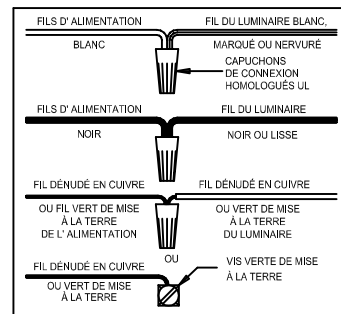

Instructions d'Assemblage et Installation

MISE EN GARDE: Lire les instructions avec soin et couper le courant au disjoncteur central avant de commencer l'installation.

*****
AVERTISSEMENT - S'il y a d'autres mécanismes régulateurs qui s'emploient avec ce dispositif, suivre soigneusement les instructions pour satisfaire aux exigences NEC. Si vous avez des questions, consulter un électricien qualifié.

AVERTISSEMENT - Ce produit contient des composants chimiques qui selon L'état de Californie provoquent un cancer, des infirmités de naissance et (ou) du mal au système reproductif. Il faut laver les mains soigneusement après avoir installé, manipulé, nettoyé, ou autrement touché ce produit.

MISE EN GARDE - Le verre est toujours fragile; maniez le(s) composant(s) et/ou l' (les) ampoule(s) avec prudence.

*****