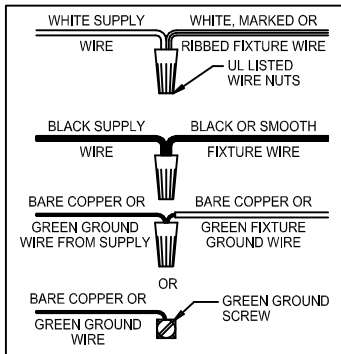

Assembly & Installation Instructions

CAUTION: Read instructions carefully and turn electricity off at main circuit breaker panel before beginning installation.

500055

WARNING - If any Special Control Devices are used with this Fixture, Follow the Instructions Carefully to assure full compliance with N.E.C. requirements. If there are any questions, contact a Qualified Electrical Contractor.

CAUTION - All glass is fragile, use care when handling Glass component(s) and or Lamp(s).

CANOPY MOUNTING & WIRE CONNECTION ASSEMBLY STEPS:

Attach (N), (P) to achieve overall desired length.
 Una (N), (P) para lograr la longitud deseada.
 Joignez (N), (P) pour obtenir la longueur voulue.