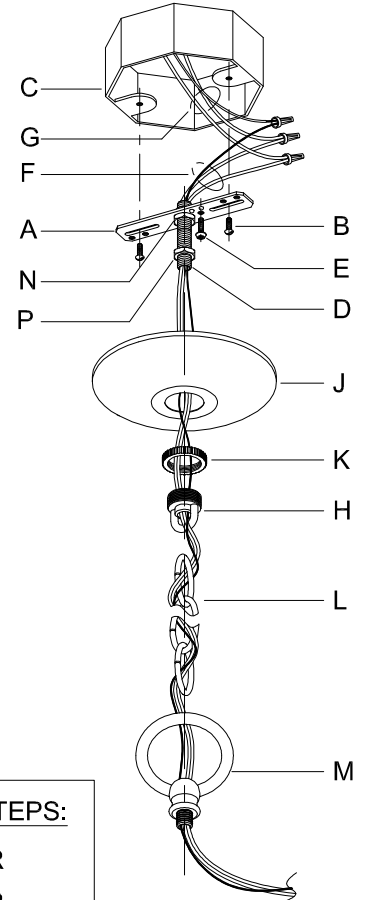

Assembly & Installation Instructions

CAUTION: Read instructions carefully and turn electricity off at main circuit breaker panel before beginning installation.

400029,400030

WARNING - If any Special Control Devices are used with this Fixture, Follow the Instructions Carefully to assure full compliance with N.E.C. requirements. If there are any questions, contact a Qualified Electrical Contractor.

CANOPY MOUNTING & WIRE CONNECTION ASSEMBLY STEPS:

1. D,E → A
2. B,A → C
3. N,P,H → D
4. P → H (TO LOCK) (APRETAR) (À VERROUILLER)
5. F → M
6. L → M
7. J,K → L
8. L → H
9. F → L,K,J,H,D
10. F → G
11. J,K → H

FIXTURE ASSEMBLY STEPS:

1. S → R
2. Q → R

B, C, G & Q
(NOT FURNISHED)
(NO INCLUIDA)
(NON FOURNIE)

Instructions d'Assemblage et Installation

Mise en garde: Lire les instructions avec soin et couper le courant au disjoncteur central avant de commencer l'installation.