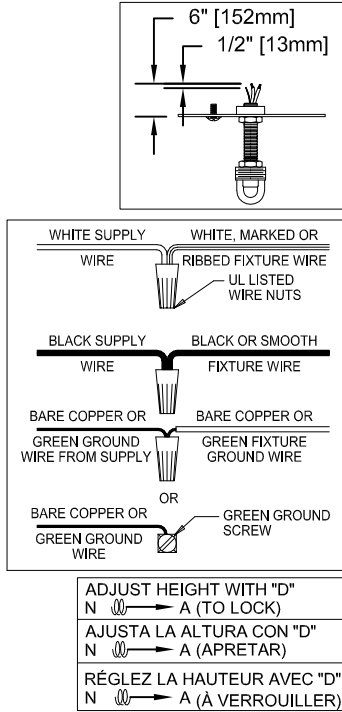

Assembly & Installation Instructions

CAUTION: Read instructions carefully and turn electricity off at main circuit breaker panel before beginning installation.

400029,400030

WARNING - If any Special Control Devices are used with this Fixture, Follow the Instructions Carefully to assure full compliance with N.E.C. requirements. If there are any questions, contact a Qualified Electrical Contractor.

CANOPY MOUNTING & WIRE CONNECTION ASSEMBLY STEPS:

1. D,E → A
2. B,A → C
3. N,P,H → D
4. P → H (TO LOCK) (APRETAR) (À VERROUILLER)
5. F → M
6. L → M
7. J,K → L
8. L → H
9. F → L,K,J,H,D
10. F → G
11. J,K → H

FIXTURE ASSEMBLY STEPS:

1. S → R
2. Q → R

B, C, G & Q
(NOT FURNISHED)
(NO INCLUIDA)
(NON FOURNIE)

Instructions d'Assemblage et Installation

Mise en garde: Lire les instructions avec soin et couper le courant au disjoncteur central avant de commencer l'installation.